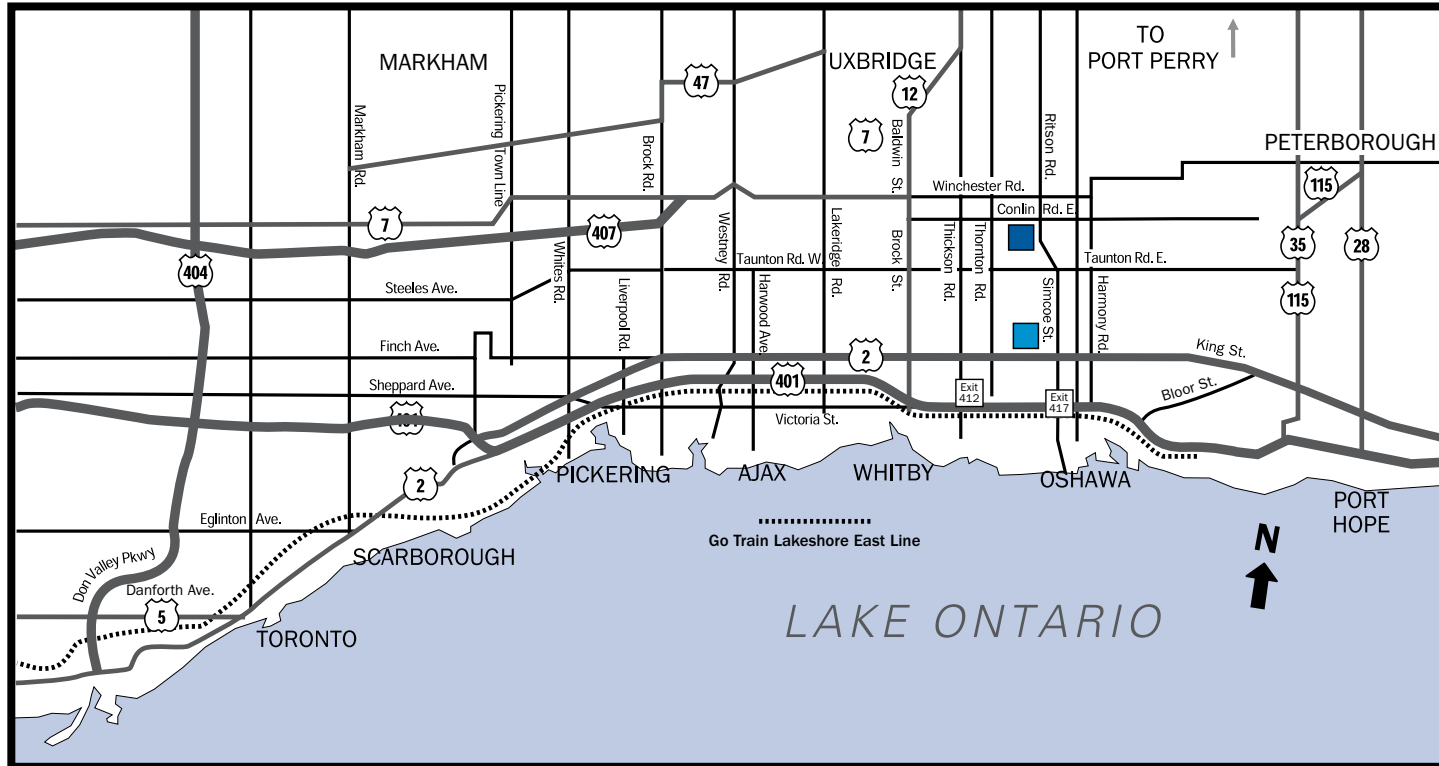

DIRECTIONS TO NORTH OSHAWA LOCATION

2000 Simcoe Street North, Oshawa, Ontario L1H 7K4 | www.uoit.ca | T 905.721.8668

-  UOIT North campus location
-  UOIT Downtown campus location

DRIVING FROM TORONTO, VIA HIGHWAY 401:

- Highway 401 east to Thicksen Road (exit #412).
- North on Thicksen eight kilometres to Conlin Road.
- East on Conlin 3.5 kilometres to Simcoe Street North.
- The university is located on the southwest corner of Simcoe and Conlin.

DRIVING FROM TORONTO, VIA HIGHWAY 407:

- Highway 407 east to the end of the highway (at Brock Road in Pickering).
- Continue straight (eastbound) along Highway 7, which becomes Winchester Road in the community of Brooklin (at Baldwin Street).
- Continue east on Winchester to Simcoe Street (total distance from Brock Road to Simcoe Street: approximately 17 kilometres).
- South on Simcoe 2.5 kilometres to Conlin Road.
- The university is located on the southwest corner of Simcoe and Conlin.

DRIVING FROM KINGSTON/OTTAWA, VIA HIGHWAY 401:

- Hwy. 401 west to Simcoe Street/Ritson Road (exit #418).
- Follow signage to Simcoe Street (from off ramp, go straight 0.2 kilometres, then turn left on First Avenue. Go west 0.5 kilometres on First Avenue to Simcoe).
- North on Simcoe Street, eight kilometres (past Taunton Road) to just south of Conlin Road.
- The university is located on the southwest corner of Simcoe and Conlin.